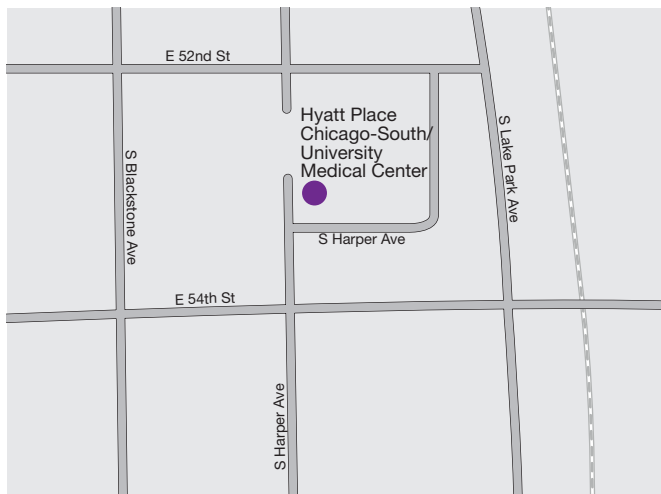

GUESTROOM FEATURES

- 131 guestrooms
- Hyatt Grand Bed™
- 42" flat-panel HDTV
- Hyatt Plug Panel™ media center for connecting your laptop or media device to the TV
- Cozy Corner sectional sofa-sleeper
- Refrigerator and single-serve coffee maker
- Safe upon request
- Separate workspace